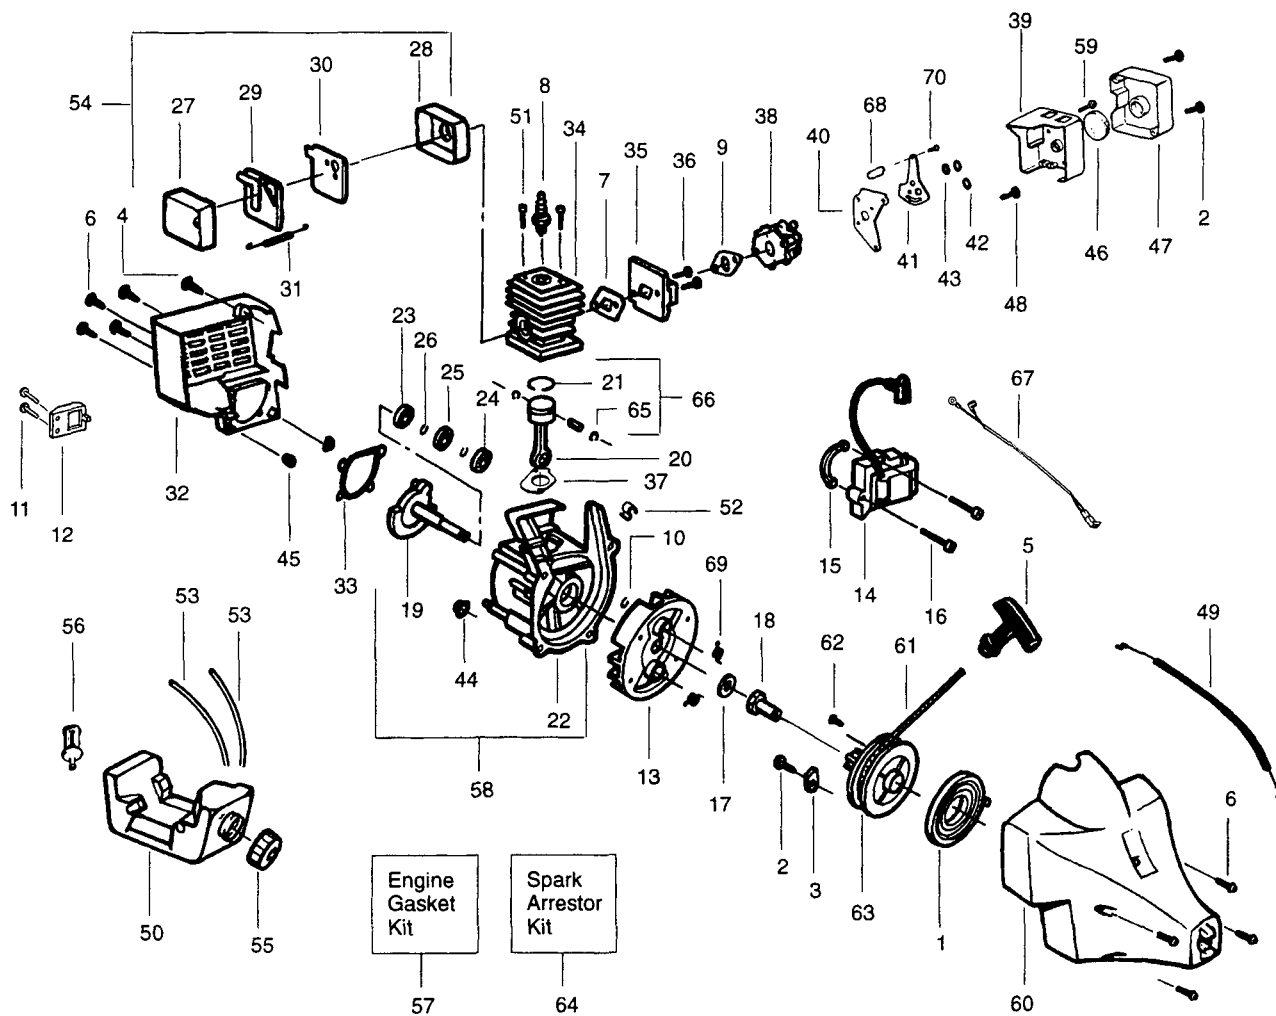

SPAREPARTS
530084493

⚠ WARNING
All repairs, adjustments and maintenance not described in the Operator's Manual must be performed by qualified service personnel.

Ref.	Part No.	Description	Ref.	Part No.	Description
1.	530094551	Drive Shaft	16.	530095380	Hub Ass'y
2.	530016179	Screw-Throttle Hsg.	17.	530401958	Spring
3.	530049107	Trigger	18.	530401957	Retainer-Spool
4.	530047923	Throttle Hsg. (Right)	19.	952715583	Spool w/Line
5.	530049641	Throttle Hsg. (Left)	20.	530047912	Locator-right
6.	530047919	Assist Handle	21.	530047911	Locator-left
7.	530015820	Bolt-Shield	22.	530016173	Bolt-Handle
8.	530042084	Spring-Compression	23.	530401992	Wingnut
9.	530047925	Actuator	24.	530016193	Washer
10.	530094543	Dust Cup	25.	530015810	Screw
11.	530049064	Drive Shaft Hsg. Ass'y	26.	530047307	Throttle Leadwire Ass'y.
12.	530052286	Line Limiter	27.	530069572	Switch Kit
13.	530015814	Screw-Line Limiter			
14.	530069666	Shield Kit Ass'y. (Incl. 12 & 13)			
15.	952715582	Cutting Head Ass'y. (Incl. 16-19)			
				Not Shown	
				-	Operator's Manual
				530084466	European
				530084720	Scandinavian

✓ = NEW PART NUMBER FOR THIS IPL

* = REFER TO THE SERVICE REFERENCE INDICATED FOR MORE INFORMATION. (LOCATED AT END OF IPL)

Carburetor Assembly #530069755

Ref.	Part No.	Description
1.	530038404	Limiter Cap
2.	530069840	Carburetor Repair Kit (KIT=Indicates Contents)
3.	530069844	Gasket Diaphragm Kit (• = Indicates Contents)