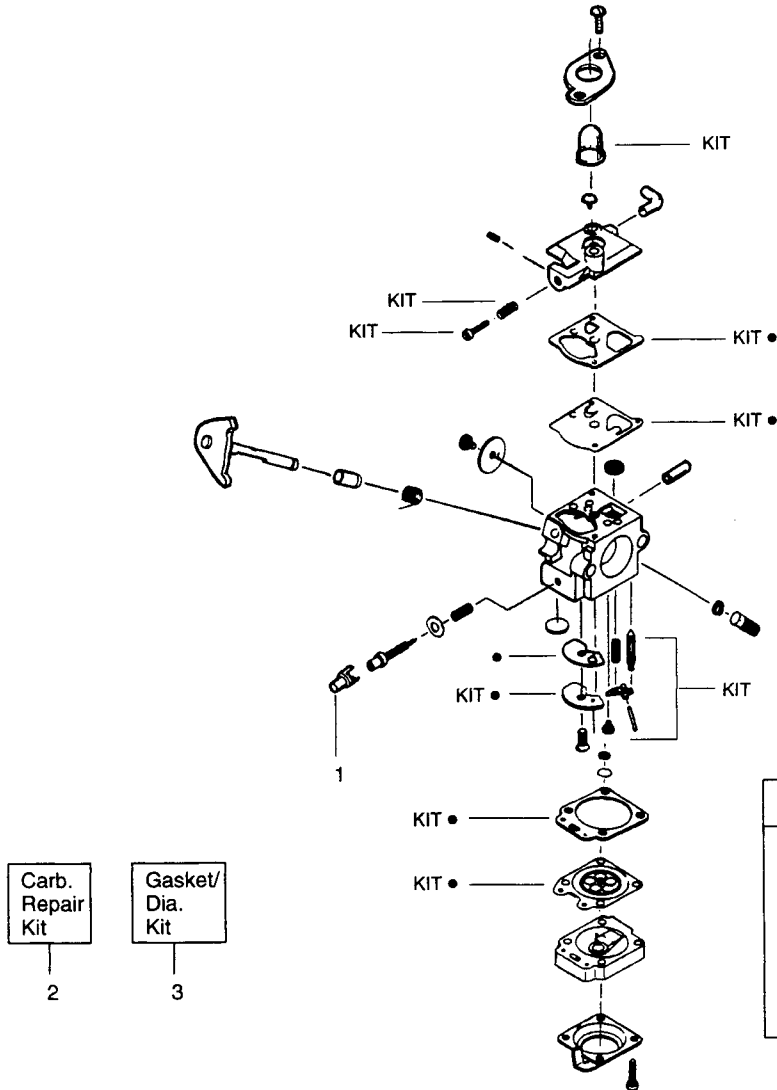

SPAREPARTS
530084493

⚠ WARNING
All repairs, adjustments and maintenance not described in the Operator's Manual must be performed by qualified service personnel.

Ref.	Part No.	Description	Ref.	Part No.	Description
1.	530094551	Drive Shaft	16.	530095380	Hub Ass'y
2.	530016179	Screw-Throttle Hsg.	17.	530401958	Spring
3.	530049107	Trigger	18.	530401957	Retainer-Spool
4.	530047923	Throttle Hsg. (Right)	19.	952715583	Spool w/Line
5.	530049641	Throttle Hsg. (Left)	20.	530047912	Locator-right
6.	530047919	Assist Handle	21.	530047911	Locator-left
7.	530015820	Bolt-Shield	22.	530016173	Bolt-Handle
8.	530042084	Spring-Compression	23.	530401992	Wingnut
9.	530047925	Actuator	24.	530016193	Washer
10.	530094543	Dust Cup	25.	530015810	Screw
11.	530049064	Drive Shaft Hsg. Ass'y	26.	530047307	Throttle Leadwire Ass'y.
12.	530052286	Line Limiter	27.	530069572	Switch Kit
13.	530015814	Screw-Line Limiter			
14.	530069666	Shield Kit Ass'y. (Incl. 12 & 13)			
15.	952715582	Cutting Head Ass'y. (Incl. 16-19)			
				Not Shown	
				-	Operator's Manual
				530084466	European
				530084720	Scandinavian

✓ = NEW PART NUMBER FOR THIS IPL

* = REFER TO THE SERVICE REFERENCE INDICATED FOR MORE INFORMATION. (LOCATED AT END OF IPL)

Carburetor Assembly #530069755

Ref.	Part No.	Description
1.	530038404	Limiter Cap
2.	530069840	Carburetor Repair Kit (KIT=Indicates Contents)
3.	530069844	Gasket Diaphragm Kit (• = Indicates Contents)