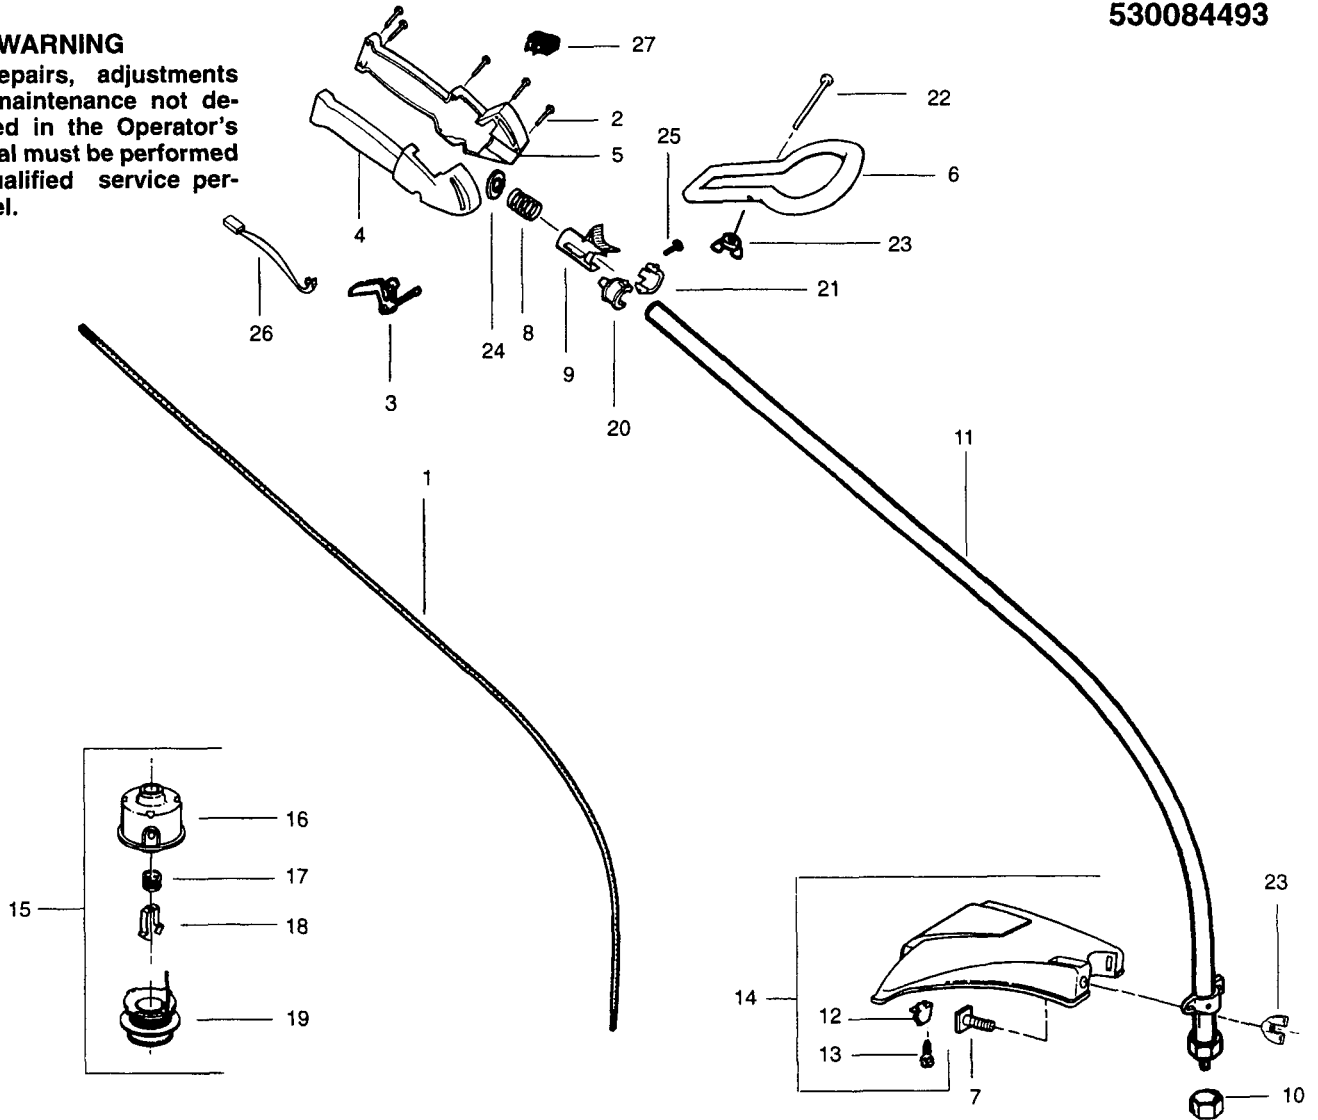

SPAREPARTS
530084493

⚠ WARNING
All repairs, adjustments and maintenance not described in the Operator's Manual must be performed by qualified service personnel.

Ref.	Part No.	Description	Ref.	Part No.	Description
1.	530094551	Drive Shaft	16.	530095380	Hub Ass'y
2.	530016179	Screw-Throttle Hsg.	17.	530401958	Spring
3.	530049107	Trigger	18.	530401957	Retainer-Spool
4.	530047923	Throttle Hsg. (Right)	19.	952715583	Spool w/Line
5.	530049641	Throttle Hsg. (Left)	20.	530047912	Locator-right
6.	530047919	Assist Handle	21.	530047911	Locator-left
7.	530015820	Bolt-Shield	22.	530016173	Bolt-Handle
8.	530042084	Spring-Compression	23.	530401992	Wingnut
9.	530047925	Actuator	24.	530016193	Washer
10.	530094543	Dust Cup	25.	530015810	Screw
11.	530049064	Drive Shaft Hsg. Ass'y	26.	530047307	Throttle Leadwire Ass'y.
12.	530052286	Line Limiter	27.	530069572	Switch Kit
13.	530015814	Screw-Line Limiter			
14.	530069666	Shield Kit Ass'y. (Incl. 12 & 13)			
15.	952715582	Cutting Head Ass'y. (Incl. 16-19)			
				Not Shown	
				-	Operator's Manual
				530084466	European
				530084720	Scandinavian

✓ = NEW PART NUMBER FOR THIS IPL

* = REFER TO THE SERVICE REFERENCE INDICATED FOR MORE INFORMATION. (LOCATED AT END OF IPL)

Carburetor Assembly #530069755

Ref.	Part No.	Description
1.	530038404	Limiter Cap
2.	530069840	Carburetor Repair Kit (KIT=Indicates Contents)
3.	530069844	Gasket Diaphragm Kit (• = Indicates Contents)